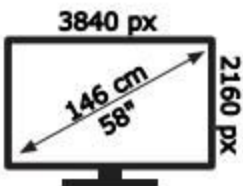

ENERG

JVC

LT-58VA8035

70 kWh/1000h

ABCD **E**FG

70 kWh/1000h

50550886

2019/2013